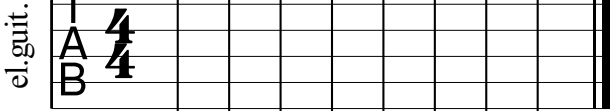

Practice Piece #1

Bar 2

Standard tuning

♩ = 120

□ ∨ □ ∨ □ ∨ □ ∨

¹ 7-10-8-10-7-10-8-10

1 4 2 4 1 4 2 4