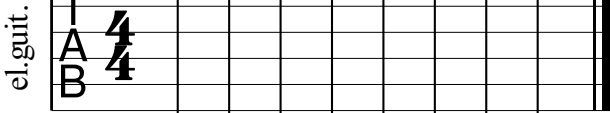

## Bar 12

Standard tuning

♩ = 120

▣ ∨ ▣ ∨ ▣ ∨ ▣ ∨

<sup>1</sup> 8-12-10-12-0-12-10-12

1 4 2 4 0 4 2 4